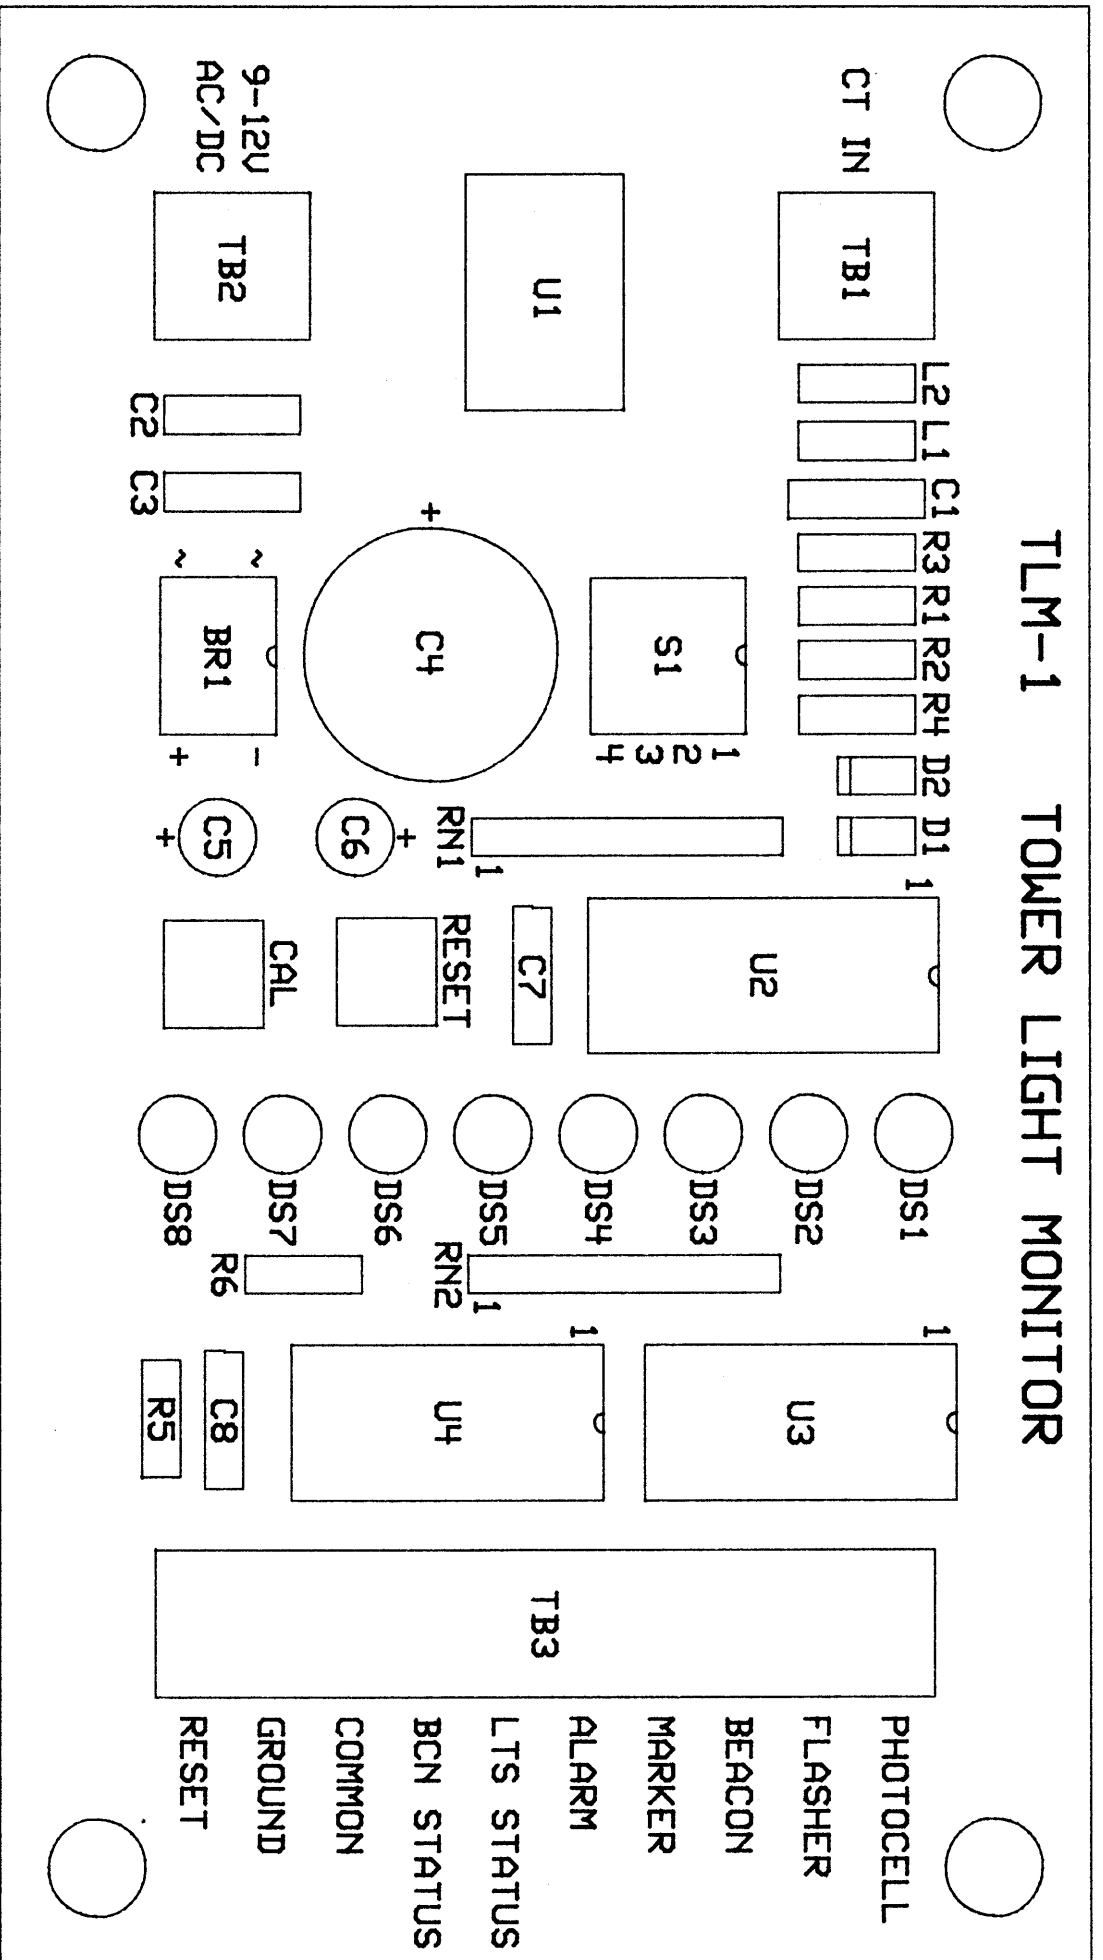

TLM-1 TOWER LIGHT MONITOR

COMPONENT LAYOUT - TLM-1 TOWER LIGHT MONITOR

DMG ID: TOWERM01.PCB

FM SERVICES WILKESBORO, NC