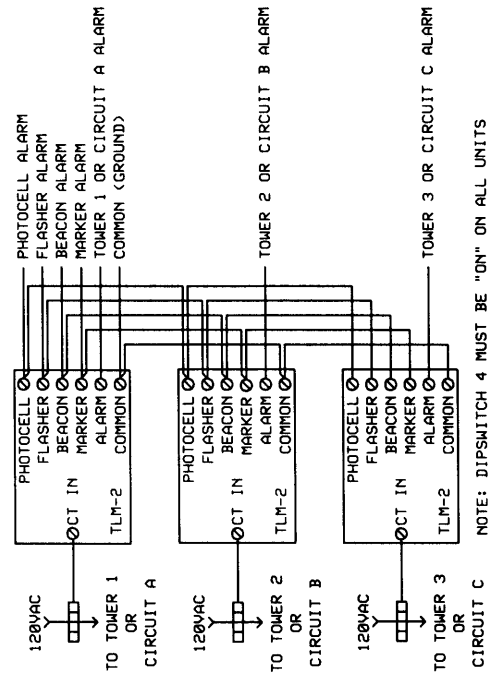

TYPICAL INSTALLATION EXAMPLE

CIRCUIT BOARD LAYOUTS

MULTIPLE TOWER MONITORING OR MULTIPLE CIRCUIT MONITORING

CT WIRING EXAMPLES

TYPICAL REMOTE CONTROL WIRING EXAMPLE

TLM-2 TOWER LIGHT MONITOR

INSTALLATION EXAMPLES