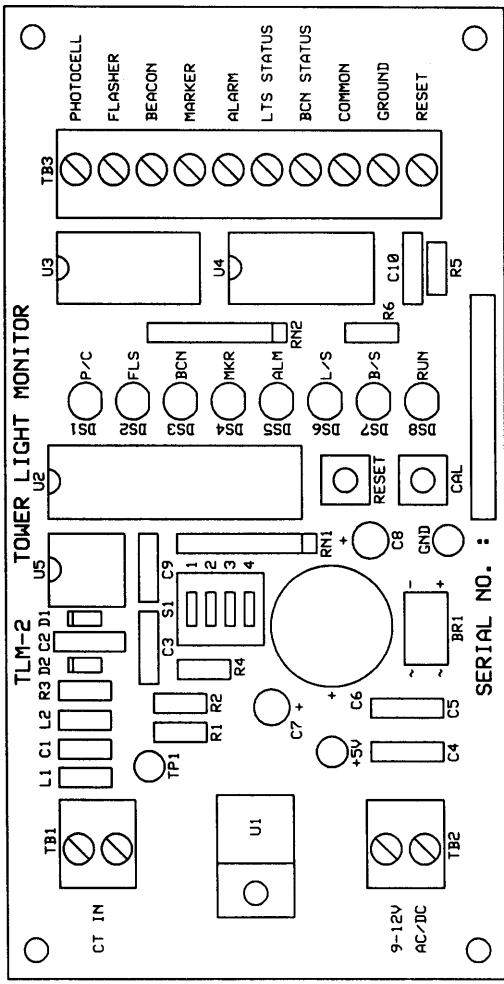

TYPICAL INSTALLATION EXAMPLE

CIRCUIT BOARD LAYOUTS

MULTIPLE TOWER MONITORING OR MULTIPLE CIRCUIT MONITORING

CT WIRING EXAMPLES

TYPICAL REMOTE CONTROL WIRING EXAMPLE

TLM-2 TOWER LIGHT MONITOR

INSTALLATION EXAMPLES